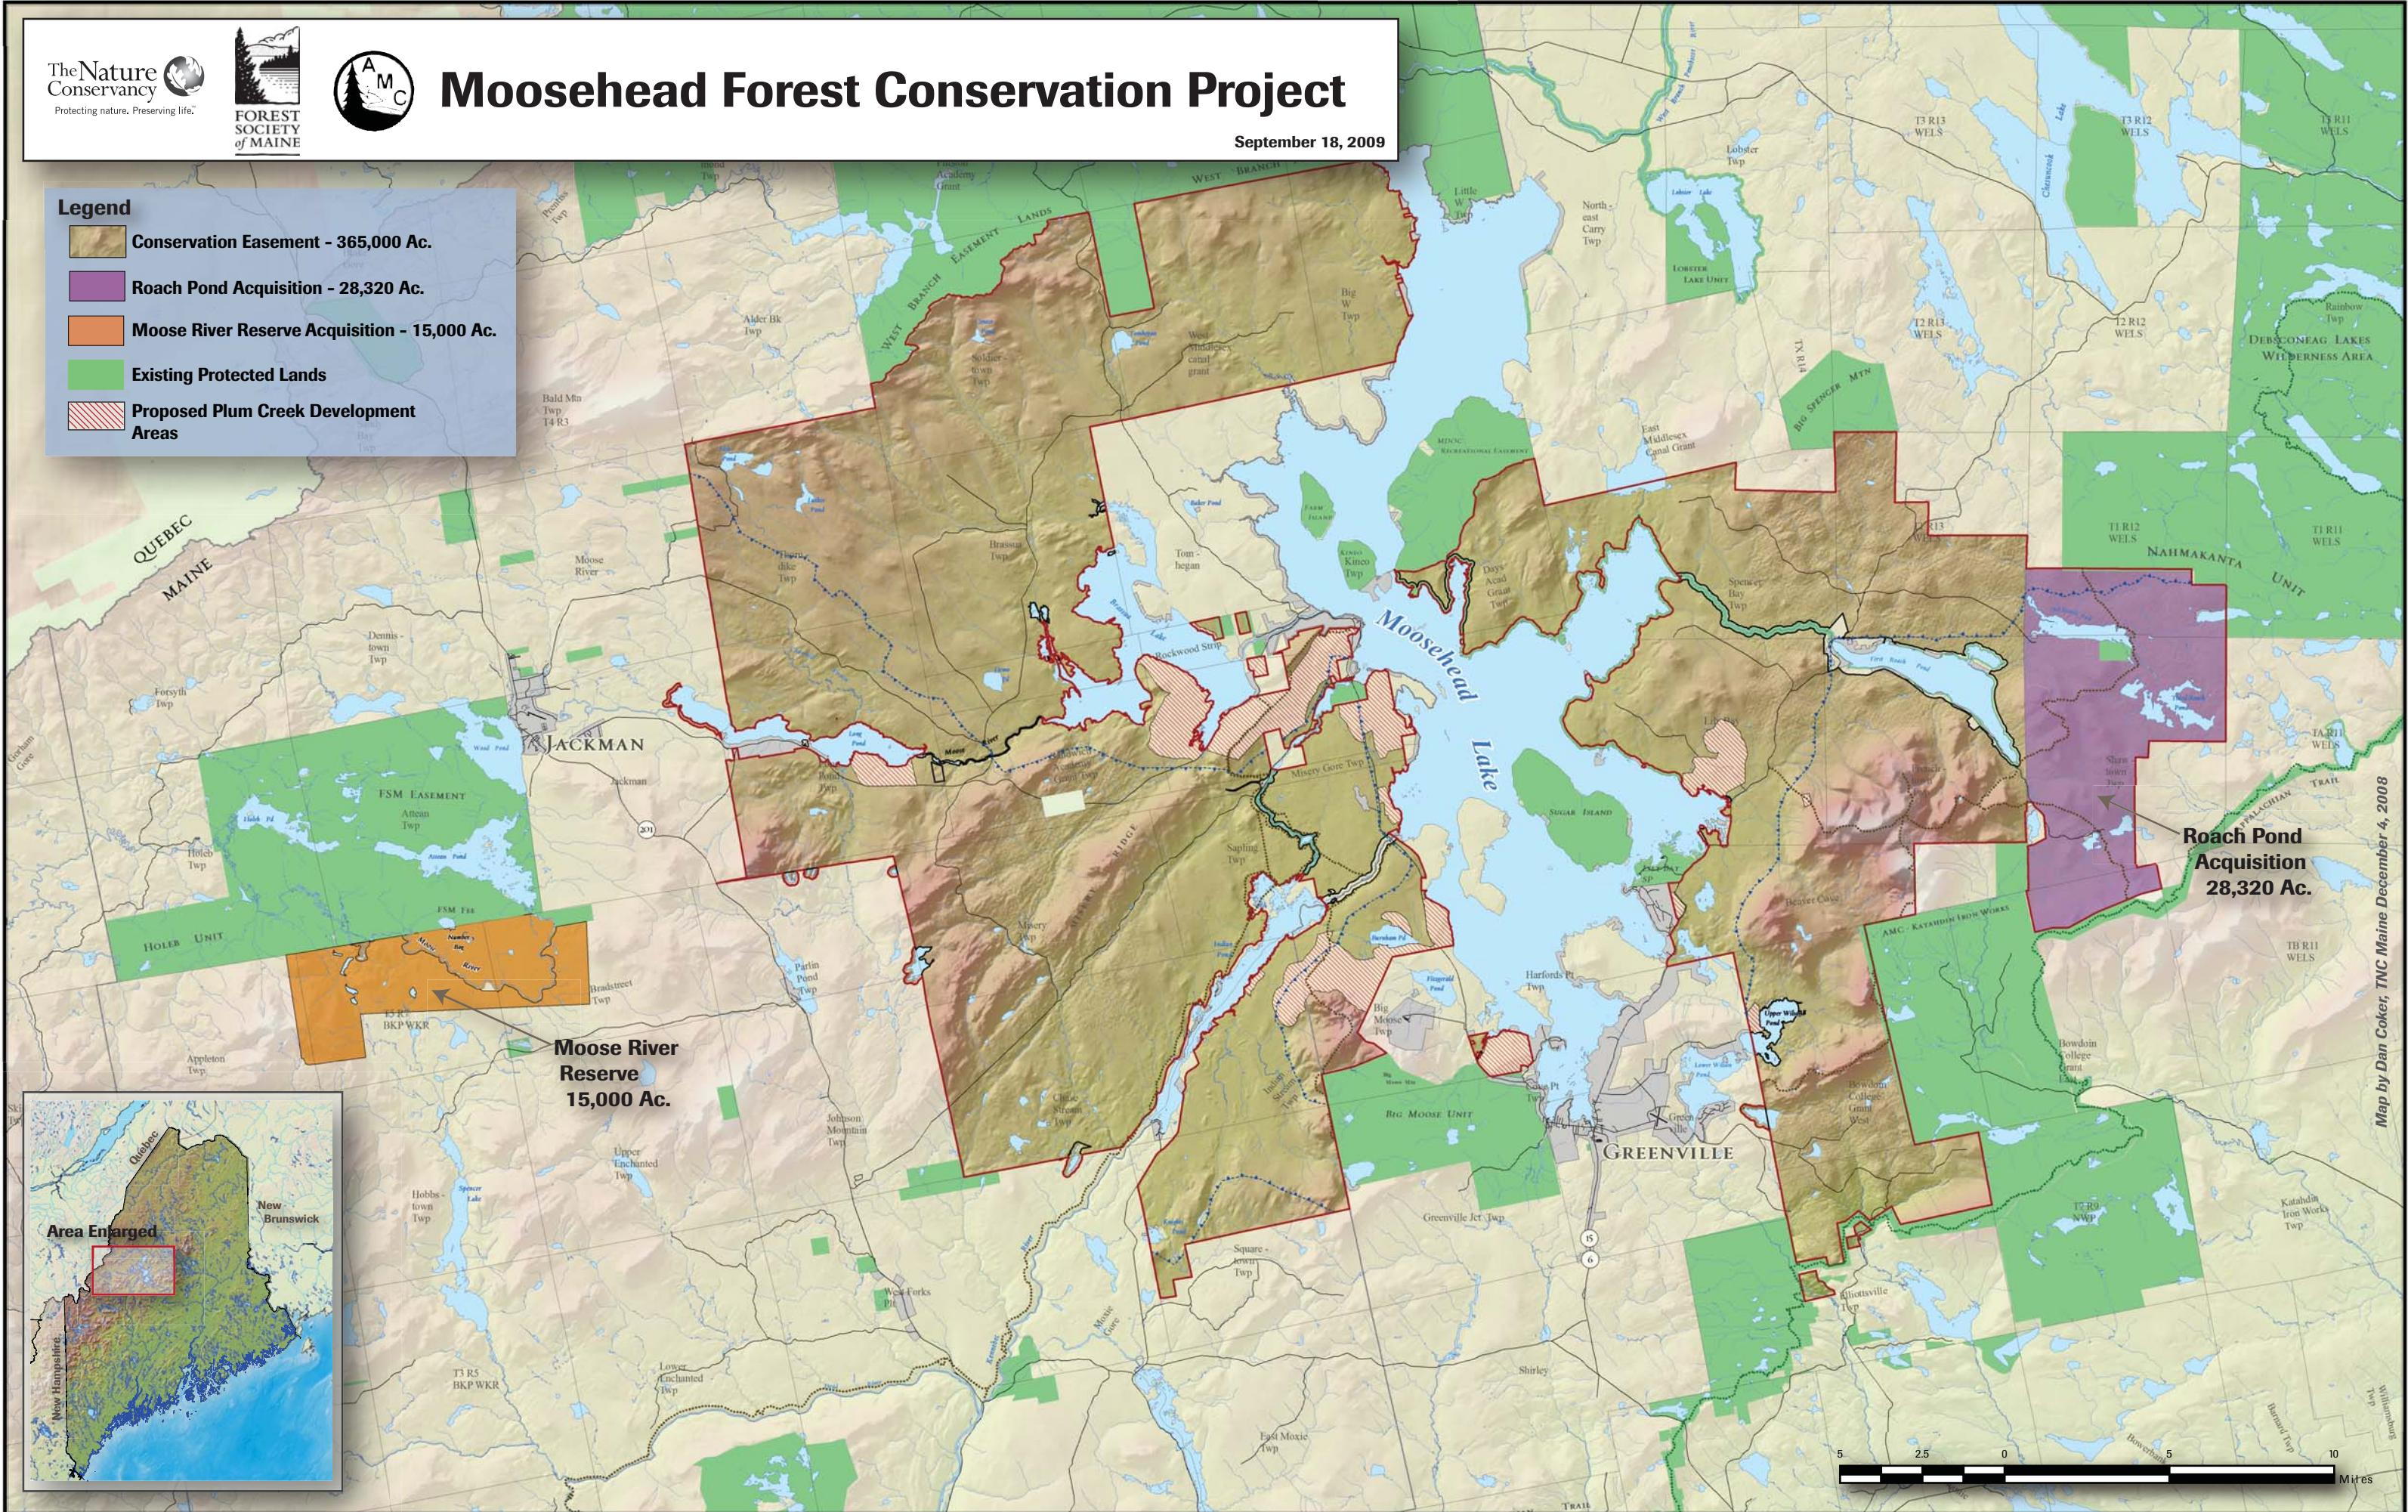

Moosehead Forest Conservation Project

September 18, 2009

Legend

- Conservation Easement - 365,000 Ac.
- Roach Pond Acquisition - 28,320 Ac.
- Moose River Reserve Acquisition - 15,000 Ac.
- Existing Protected Lands
- Proposed Plum Creek Development Areas

Roach Pond Acquisition
28,320 Ac.

Moose River Reserve
15,000 Ac.

Map by Dan Coker, TNC Maine December 4, 2008